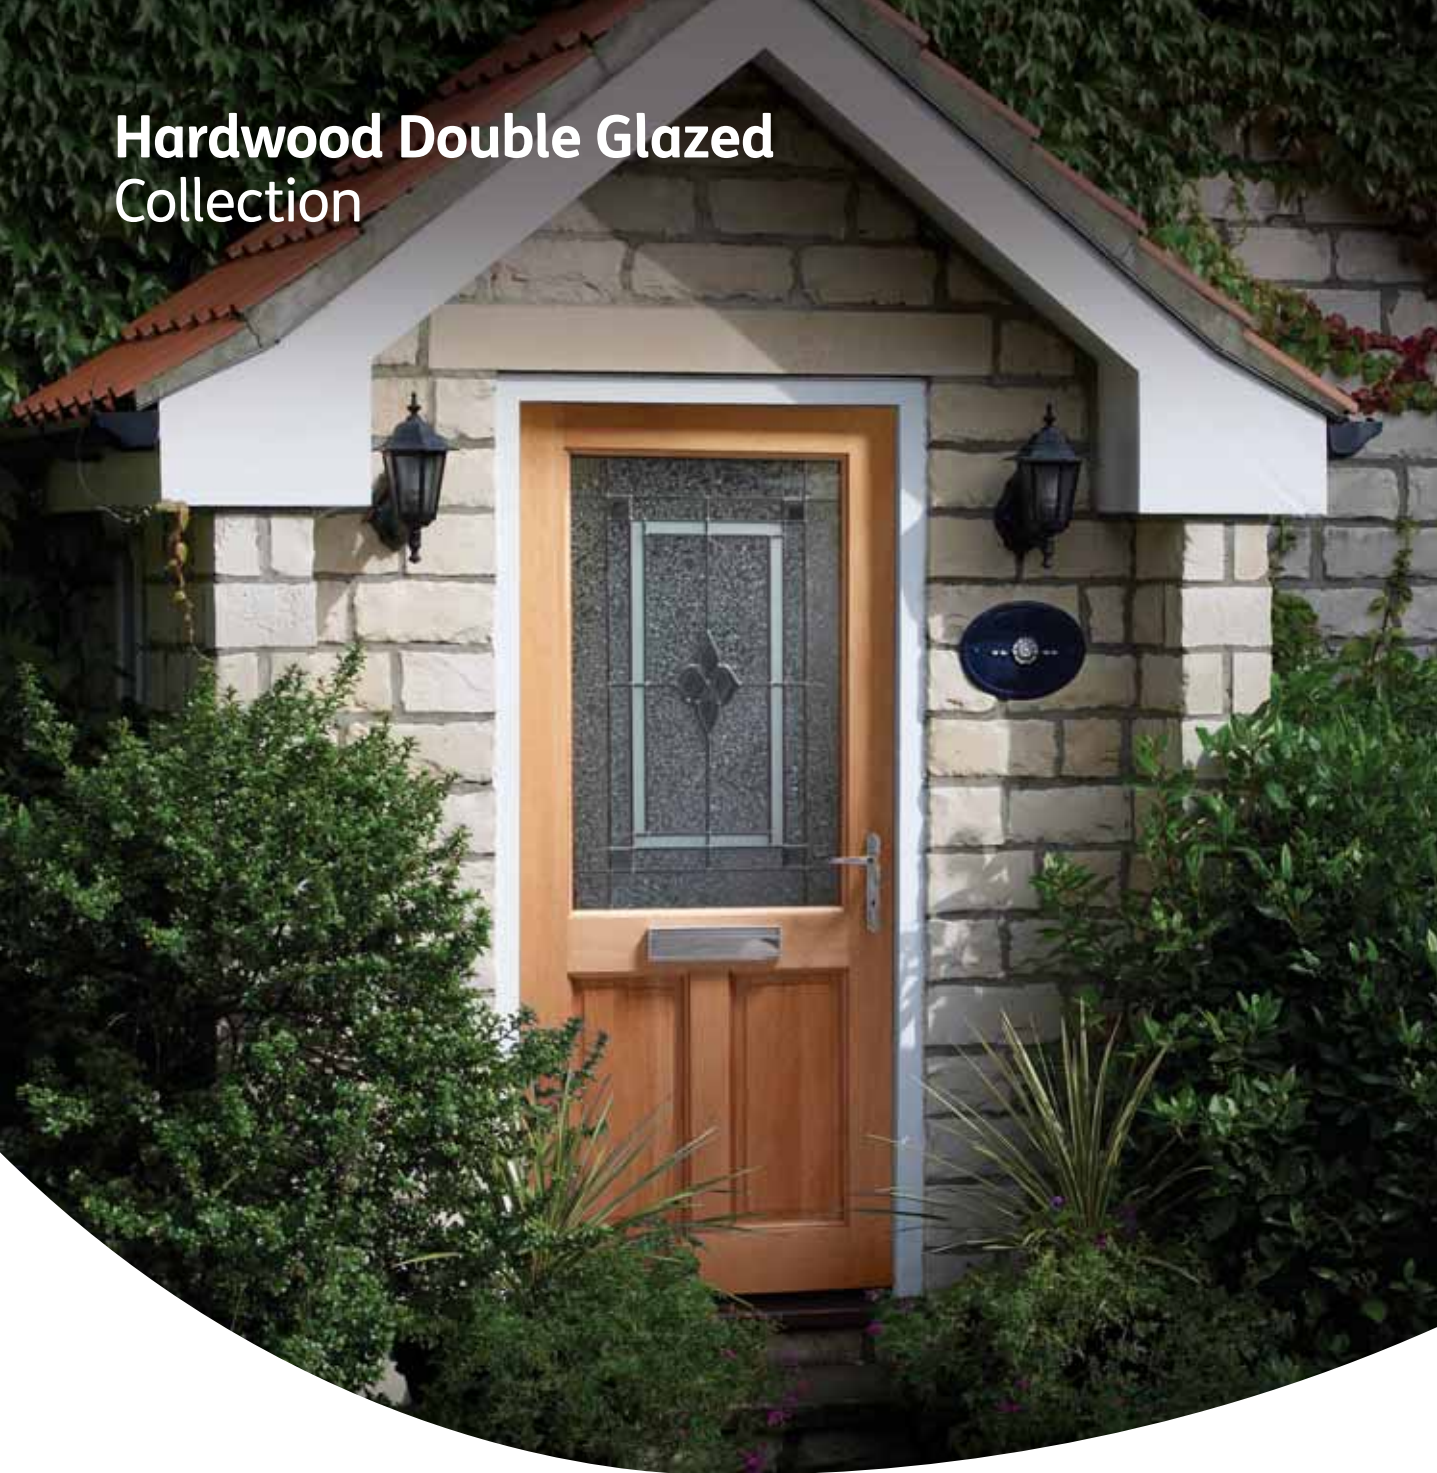

Available on all External Oak Doors

The mark of responsible forestry

Hardwood Double Glazed Collection

*2X6
with Coleridge Glass.*

Acacia with Chesterton Glass

Dowelled Code	Size
CHES30-44DG	1981 x 762 x 44mm (30")
CHES32-44DG	2032 x 813 x 44mm (32")
CHES33-44DG	1981 x 838 x 44mm (33")