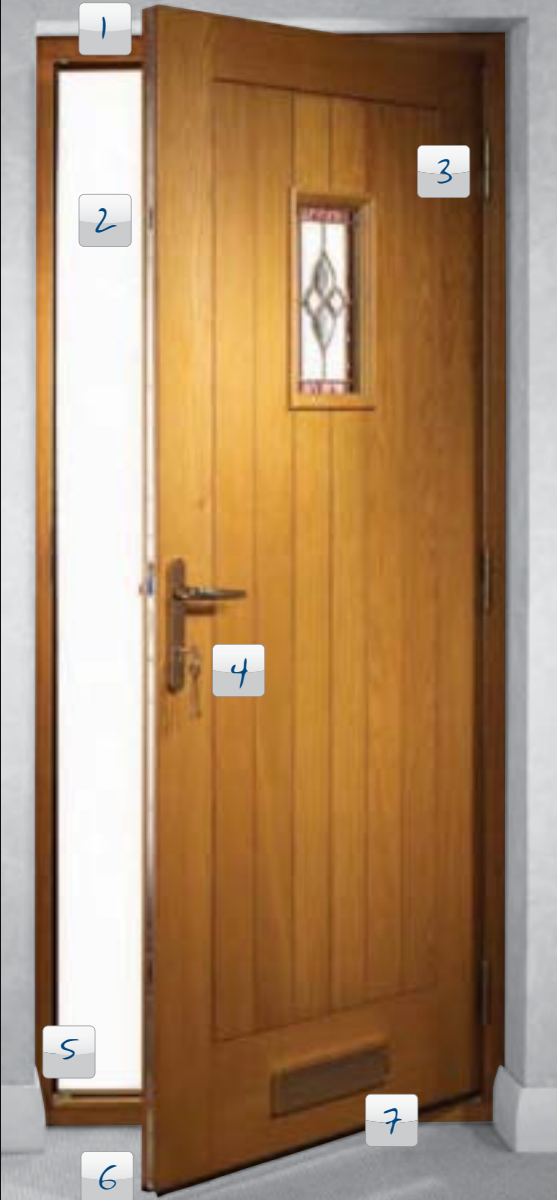

External Doors

High Performance Doorsets

Features include: