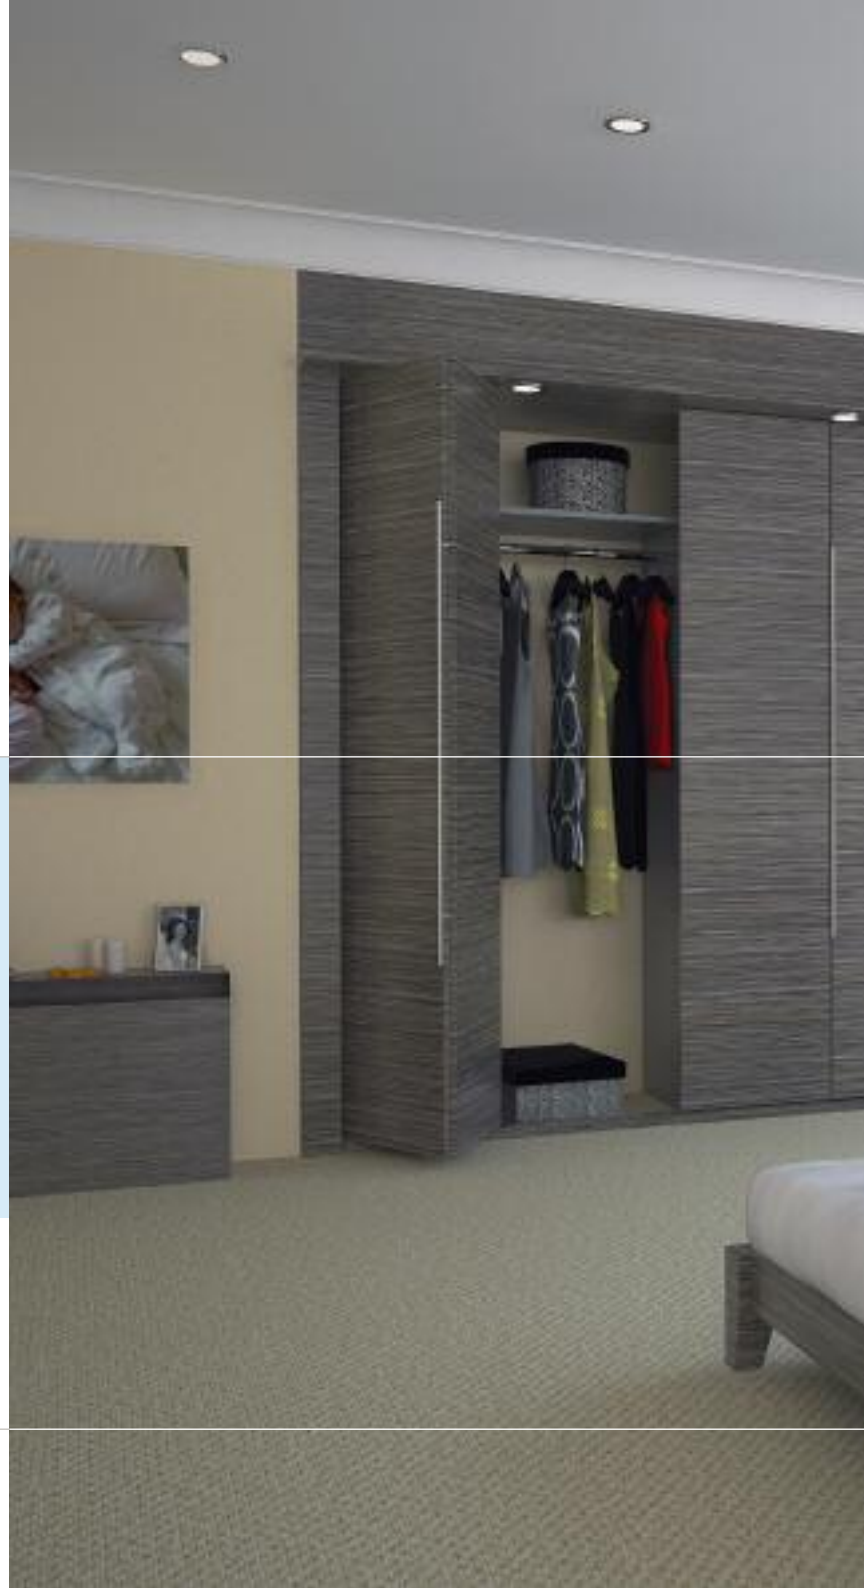

Bi-fold Doors

Design Solutions

Woodland