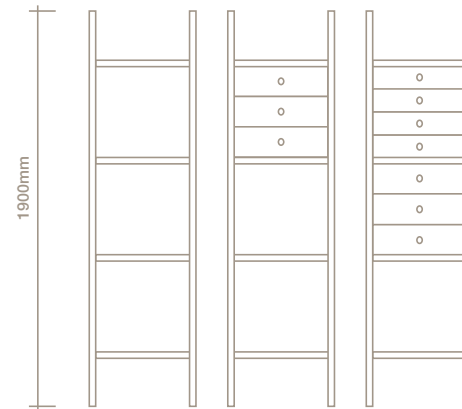

Tall Units

Drawers available in matching or Glass fronts