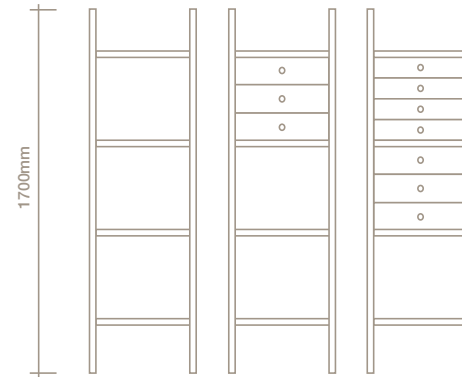

Tall Units

Drawers available in matching or Glass fronts