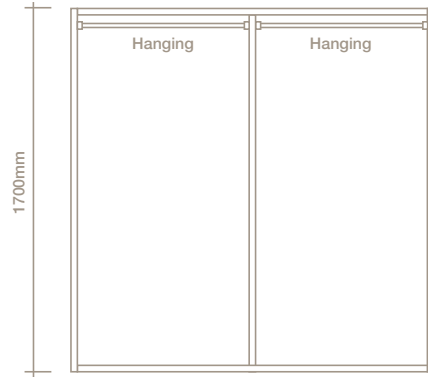

Interior Layouts

Long

- Pack A - up to 1200 (No Haffits)
- Pack B - 1201 - 1695 (1 Haffits)
- Pack C - 1696 - 2400 (2 Haffits)
- Pack D - 2401 - 3615 (2 Haffits)