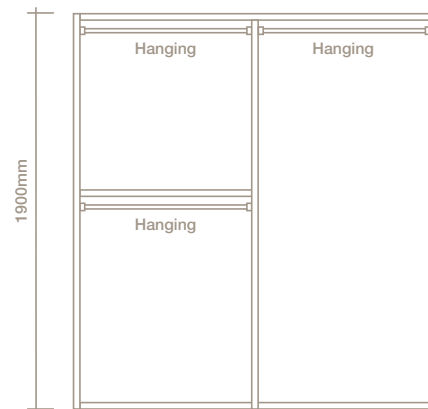

Long/Short

- Pack G - 1695
- Pack H - 1696 - 2400
- Pack I - 2401 - 3615