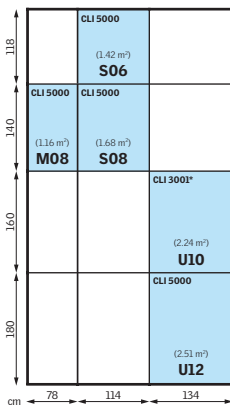

New products

Size designations
01.04.2011

Flat roof windows

Sun tunnels

Solar collectors

(): Gross collector area

* CLI 3001 variant with black-painted absorber