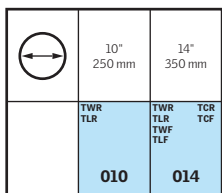

New products

Size designations
01.04.2011

Flat roof windows

Sun tunnels

Solar collectors

(): Gross collector area

* CLI 3001 variant with black-painted absorber