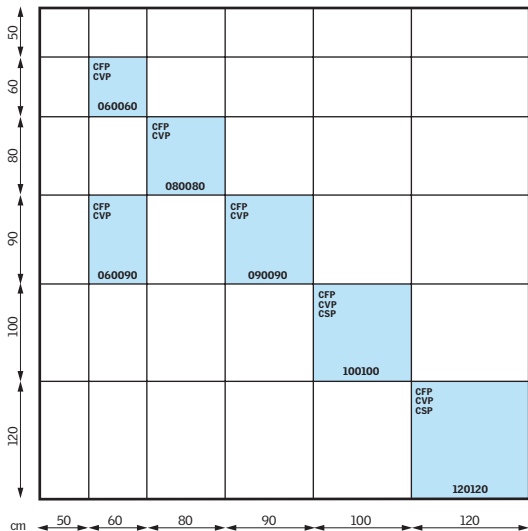

New products

Size designations
01.04.2011

Flat roof windows

Sun tunnels

Solar collectors

(): Gross collector area

* CLI 3001 variant with black-painted absorber